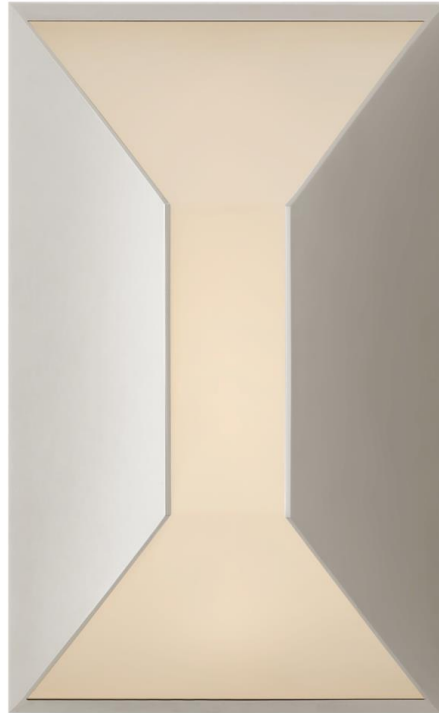

Stretto Small Sconce

KW2720PN-FG

Materials Shown

Polished Nickel With Frosted Glass

Available in

**Antique-Burnished Brass With
Frosted Glass**

Bronze With Frosted Glass

Polished Nickel With Frosted Glass

Dimensions

Height: 8"

Width: 4.75"

Extension: 4.25"

Backplate: 4.75" x 8" Rectangle

Socket

Dedicated LED

Wattage

6w (700lm)

Weight

3 lbs