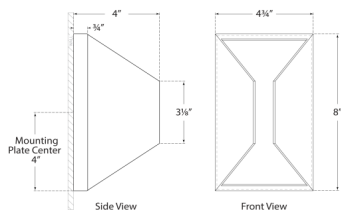

Stretto Small Sconce

KW2720PN-FG

Materials Shown

Polished Nickel With Frosted Glass

Available in

**Antique-Burnished Brass With
Frosted Glass**

Bronze With Frosted Glass

Polished Nickel With Frosted Glass

Dimensions

Height: 8"

Width: 4.75"

Extension: 4.25"

Backplate: 4.75" x 8" Rectangle

Socket

Dedicated LED

Wattage

6w (700lm)

Weight

3 lbs