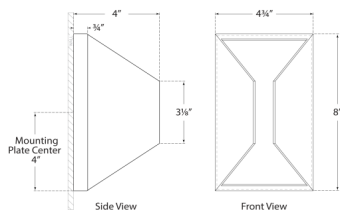

Stretto Small Sconce

KW2720AB-FG

Materials Shown

**Antique-Burnished Brass With
Frosted Glass**

Available in

**Antique-Burnished Brass With
Frosted Glass**
Bronze With Frosted Glass
Polished Nickel With Frosted Glass

Dimensions

Height: 8"
Width: 4.75"
Extension: 4.25"
Backplate: 4.75" x 8" Rectangle

Socket

Dedicated LED

Wattage

6w (700lm)

Weight

3 lbs